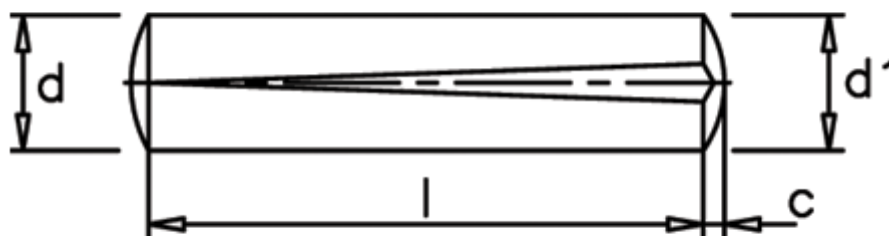

Article number: 08014335

Description: KLEE Slotted pin S1 8x40
Steel

Measures

c	= 1,2
d	= 8.0
d1	= 8.35
Length	= 40